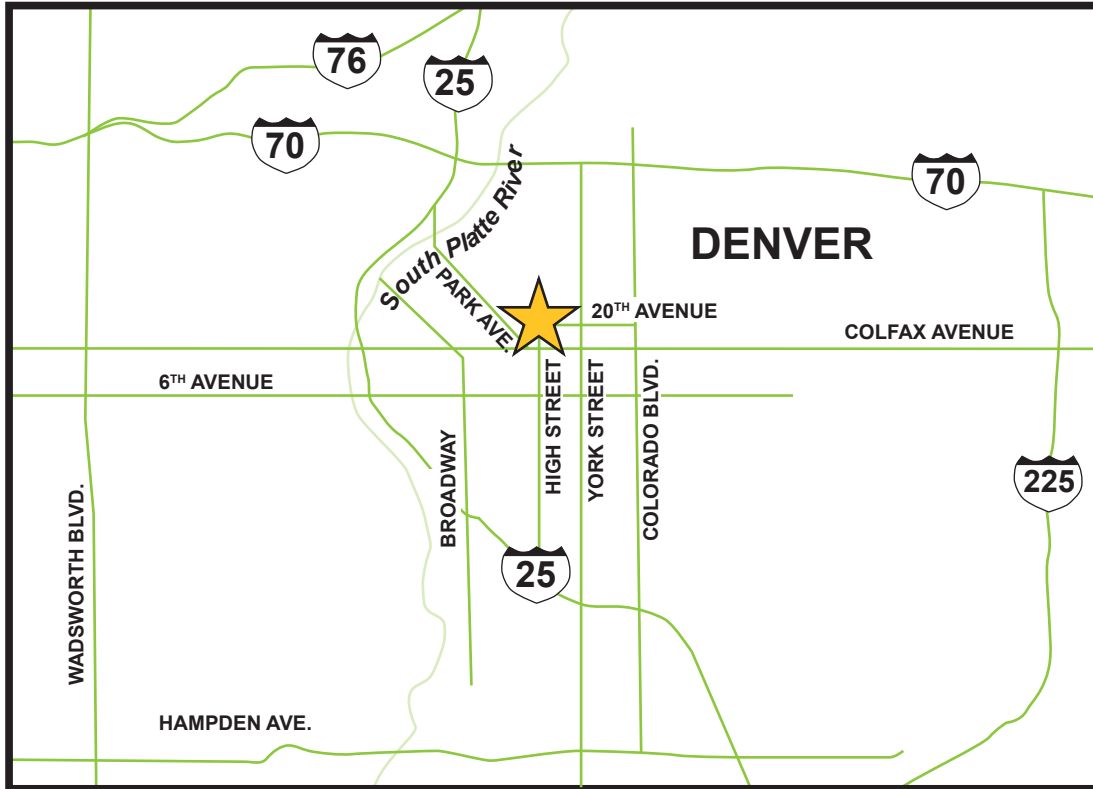

Driving Directions

20th Avenue & High Street, Denver, Colorado 80218
www.RockyMountainHospitalForChildren.com

303.839.1000

From the NORTH:

Approach Denver from the NORTH by southbound I-25

- ▶ From I-25 go EAST on I-70.
- ▶ Go SOUTH on York Street at EXIT 275C.
- ▶ Turn RIGHT (West) onto 20th Ave.
- ▶ Go four blocks and turn RIGHT (North) onto High St.
- ▶ The RMHC Main Entrance will be on your immediate LEFT.
- ▶ Free valet parking available at main entrance.

From the WEST:

Approach Denver from the WEST by eastbound I-70

- ▶ From I-70 go SOUTH on York Street at EXIT 275C.
- ▶ Turn RIGHT (West) onto 20th Ave.
- ▶ Go four blocks and turn RIGHT (North) onto High St.
- ▶ The RMHC Main Entrance will be on your immediate LEFT.
- ▶ Free valet parking available at main entrance.

From the SOUTH:

Approach Denver from the SOUTH by northbound I-25

- ▶ From I-25 take Colorado Blvd. NORTH at EXIT 204.
- ▶ Take this to 17th Ave. (2 blocks North of Colfax Ave.).
- ▶ Turn LEFT (West) onto 17th Ave., staying in the right lane.
At Josephine St. the road jogs right. Go straight through the light.
You will now be on 18th Ave.
- ▶ Four blocks after Josephine St., turn RIGHT (North) onto High St.
- ▶ Cross 19th Ave. turn left into the hospital driveway.
- ▶ Free valet parking available at main entrance.

From the EAST:

Approach Denver from the EAST by westbound I-70

- ▶ From I-70 take EXIT 276B onto Colorado Blvd. Go SOUTH (left) at the light.
- ▶ Take Colorado Blvd. to 17th Ave. (1st stoplight past City Park).
- ▶ Turn RIGHT (West) onto 17th Ave., staying in the right lane.
At Josephine St. the road jogs right. Go straight through the light.
You will now be on 18th Ave.
- ▶ Four blocks after Josephine St., turn RIGHT (North) onto High St.
- ▶ Cross 19th Ave. turn left into the hospital driveway.
- ▶ Free valet parking available at main entrance.